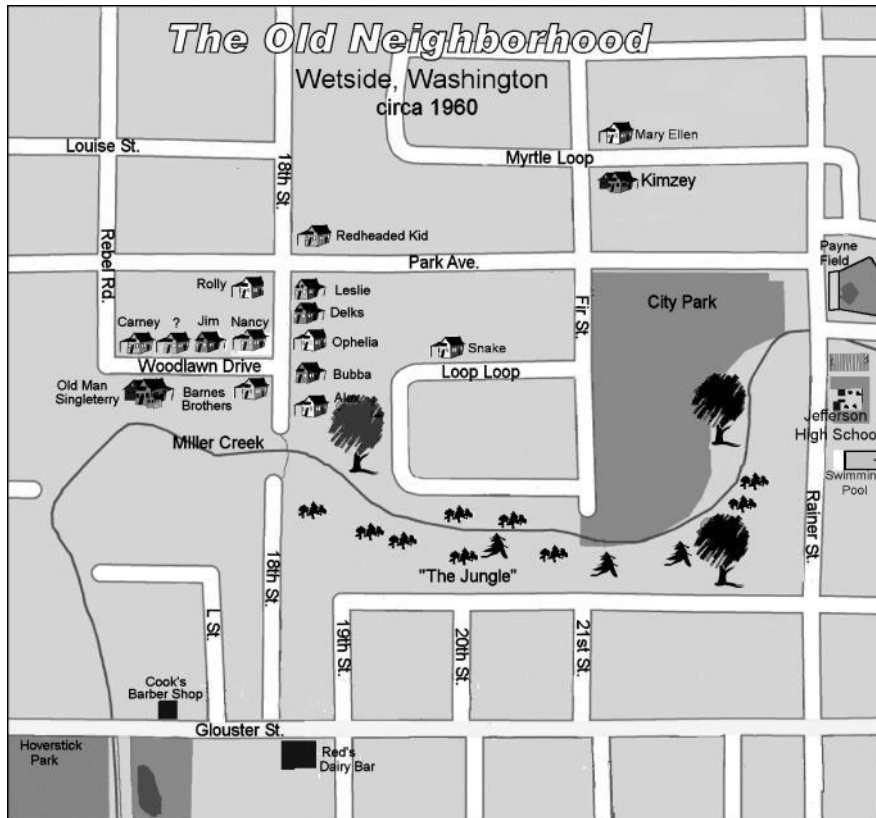

Reunion at the Wetside by Alec Clayton

Maps and Cast of Characters

Cast of Characters

COPS

- Adam Spitzer** - police spokesman in the early years
- Brewster Crockett** - really bad cop, nickname Walrus
- Christopher Hatcher** - private eye in 2010
- Gene Whitney** - Sheriff's Office spokesperson in 1954
- Fred Felts** - bad cop, nickname Warthog
- Rand McKnight** - Police chief in the '50s-'60s
- Sgt. Delk** - a drunk
- Snake Collins** - bad boy, Wetside police spokesman in 2009