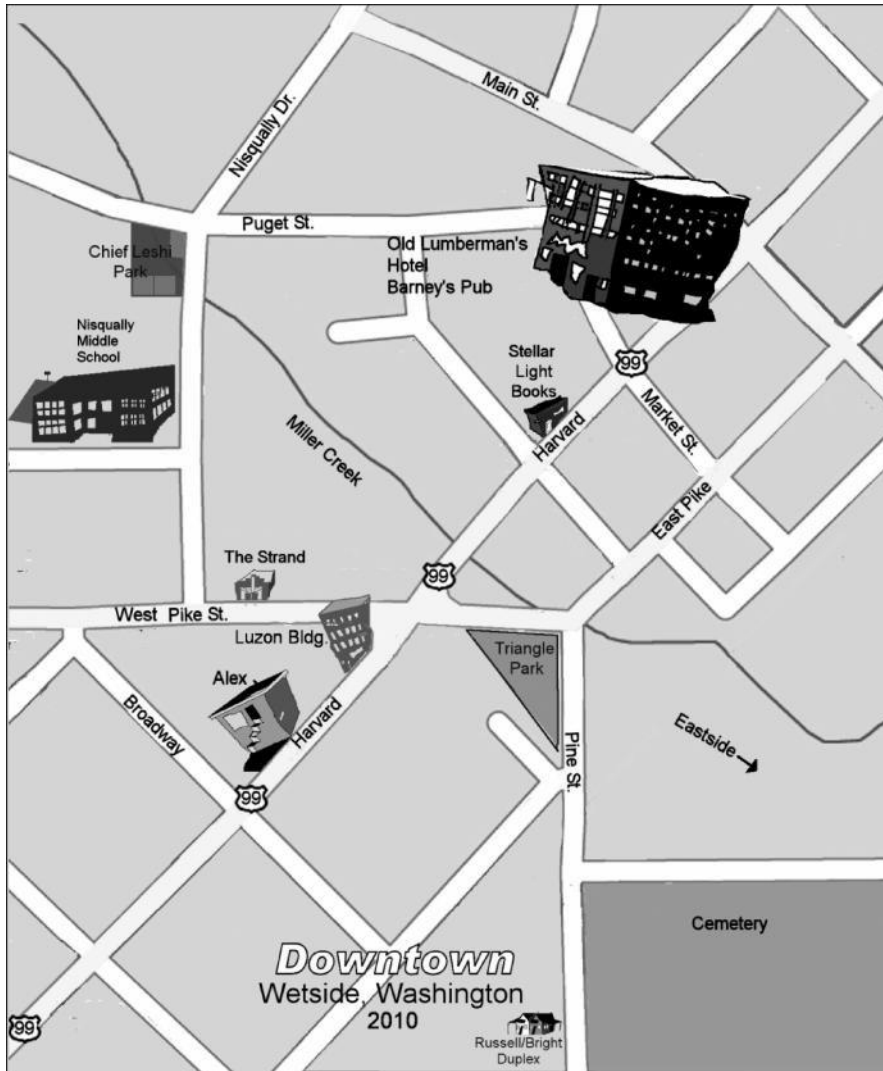

Barney Pressman - owner of Barney's Wetside Pub
Betty Black - Darling Deb SWJ*
Bill and Rodney Barnes - dated Sullivan girls
Bubba Austin - bad boy
Buster James - frat boy
Carney Jones - Santa Claus
Christine Rocker - black girl
Delks - three boys
Donny Brooks - Alex's first husband, an actor
Dudley Strong - big kid, judge

Greg and Nellie Jones - Twin boys Kyle and Doyle
Greasy Hendrix - Jim Bright's next door neighbor
Heather Cross - Darling Deb
J.B. Van - coroner